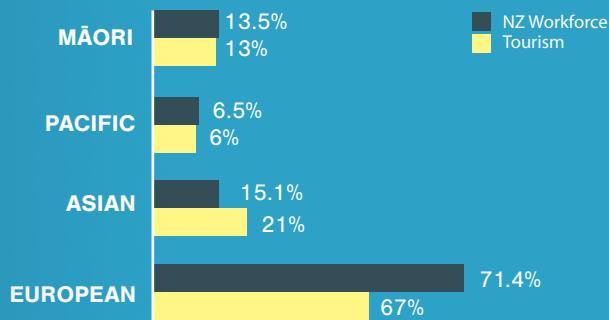

TOURISM SERVICES

References:

1. Workforce demographic, businesses, and economy data is from Infometrics and relates to 2022 unless noted
2. Education and training data is from TEC administrative data and relates to 2022.

WORKFORCE

1. Number of workers

The total workforce in Tourism Services is about 5.4% of the NZ total workforce.

Workforce change

The workforce in Tourism Services has increased by 1.0% compared to 2021, but 3.0% lower than 2019.

2. Proportion of rangatahi (aged 15 -24)

23%

The percentage of rangatahi in Tourism is higher than the 14% in the NZ workforce.

3. Participation of wāhine

4. Ethnicity

5. Tāngata whaikaha

2.1%

This is compared to 3.1% of tāngata whaikaha in the wider New Zealand workforce.

6. Average annual income

$48,600

The average annual income in Tourism Services is lower than New Zealand's $65,800.

7. Average annual income growth (2011-2022)

8. Workforce by Region

21%
Auckland

10%
Wellington

14%
Canterbury

BUSINESSES

1. Number of businesses

The number of businesses in Tourism Services has remained relatively stable over the past few years, ranging from 23,000 to 23,600.

2. Māori-owned business

Approximately 6% of businesses are Māori-owned in 2022.

ECONOMY

$10.3 Billion

In 2022, Tourism Services contributed $10.3 billion to NZ's Gross Domestic Product (GDP).

INDUSTRY

$27 Billion

1. Tourism expenditure 2022

$47 Billion

2. Pre-pandemic tourism expenditure 2019

200,700

3. International arrivals April 2023

279,500

3. International arrivals April 2019

EDUCATION AND TRAINING

1. Number of Learners

2. Proportion of workers with no post-school qualifications

39.6%

New Zealand Certificate in Tourism (Introductory Skills) (Level 2)

65

New Zealand Certificate in Tourism (Level 3) with strands in Aviation, Tourism and Travel, and Visitor Experience

338

New Zealand Certificate in Tourism (Level 4)

405

New Zealand Certificate in Travel (Level 4)

102

New Zealand Diploma in Tourism and Travel (Level 6)

224